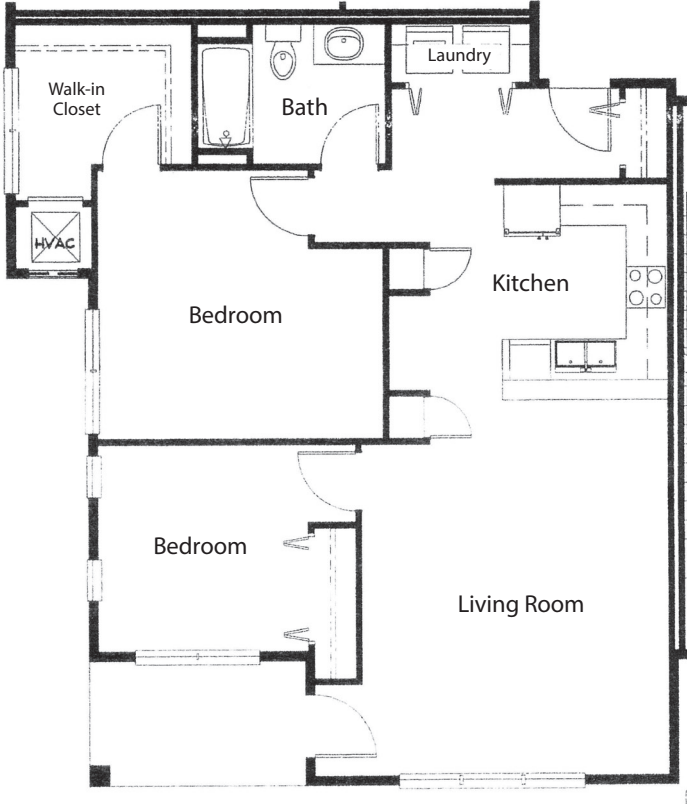

Unit A
Two Bedroom
One Bath
1,026 sq. ft.

Floor Plans

Swan Creek
west

608-467-9476

swan creek@halanger.com

Rental Rates: _____

Security Deposit: _____

Lease Terms: _____